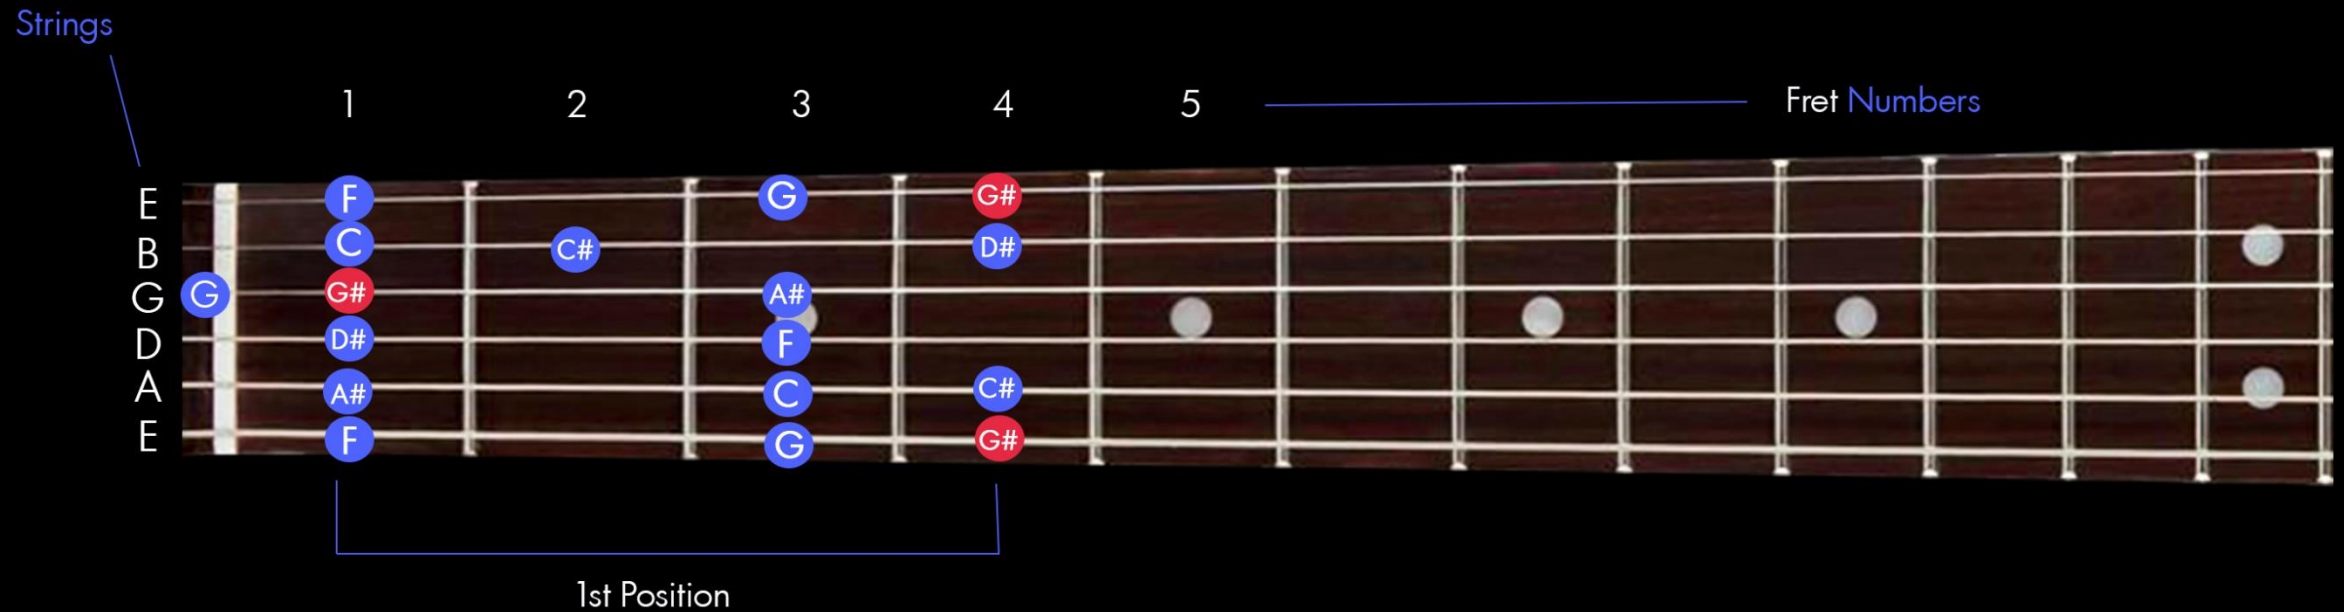

GuitaRealm's Lesson Notes

Major Scales

G# Major Scale

G# Major Scale in 1st Position from low E String

Players View - Identified with Notes

G# Major Scale in 1st & 2nd Position from low E String

Players View - Identified with Notes

G# Major Scale in 2nd & 3rd Position from low E String

Players View - Identified with Notes

Strings

1 2 3 4 5 6 7 Fret Numbers

Fret	String 1 (E)	String 2 (B)	String 3 (G)	String 4 (D)	String 5 (A)	String 6 (E)
1						
2		C#				
3	G	A#	F	C	G	
4	G#	D#	C#	G#		
5		C	G			
6	A#	F	G#	D#	A#	
7						

2nd Position

3rd Position

G# Major Scale in 3rd Position from low E String

Players View - Identified with Notes

Strings

1 2 3 4 5 6 7 Fret Numbers

Fret	String 1 (E)	String 2 (B)	String 3 (G)	String 4 (D)	String 5 (A)	String 6 (E)
3	G	A#	F	C	G	G
4	G#	D#	C#	C#	G#	G#
5		C	G			
6	A#	F	C#	G#	D#	A#

● ROOT NOTES : - root notes are the first & last notes in a scale and gives us part of the name of the scale; i.e. G# Major scale, the root note is "G#"

Be sure to check out [GuitaRealm's | Resources & Tools](#) in the members dashboard, for more [downloadable material](#)! There is so much to learn about the Guitar, and how to play it well. GuitaRealm's Members Dashboard will provide you access to a portal of information to help you reach your playing goals while learning so much more about this beautiful instrument! [Be sure to explore!](#)