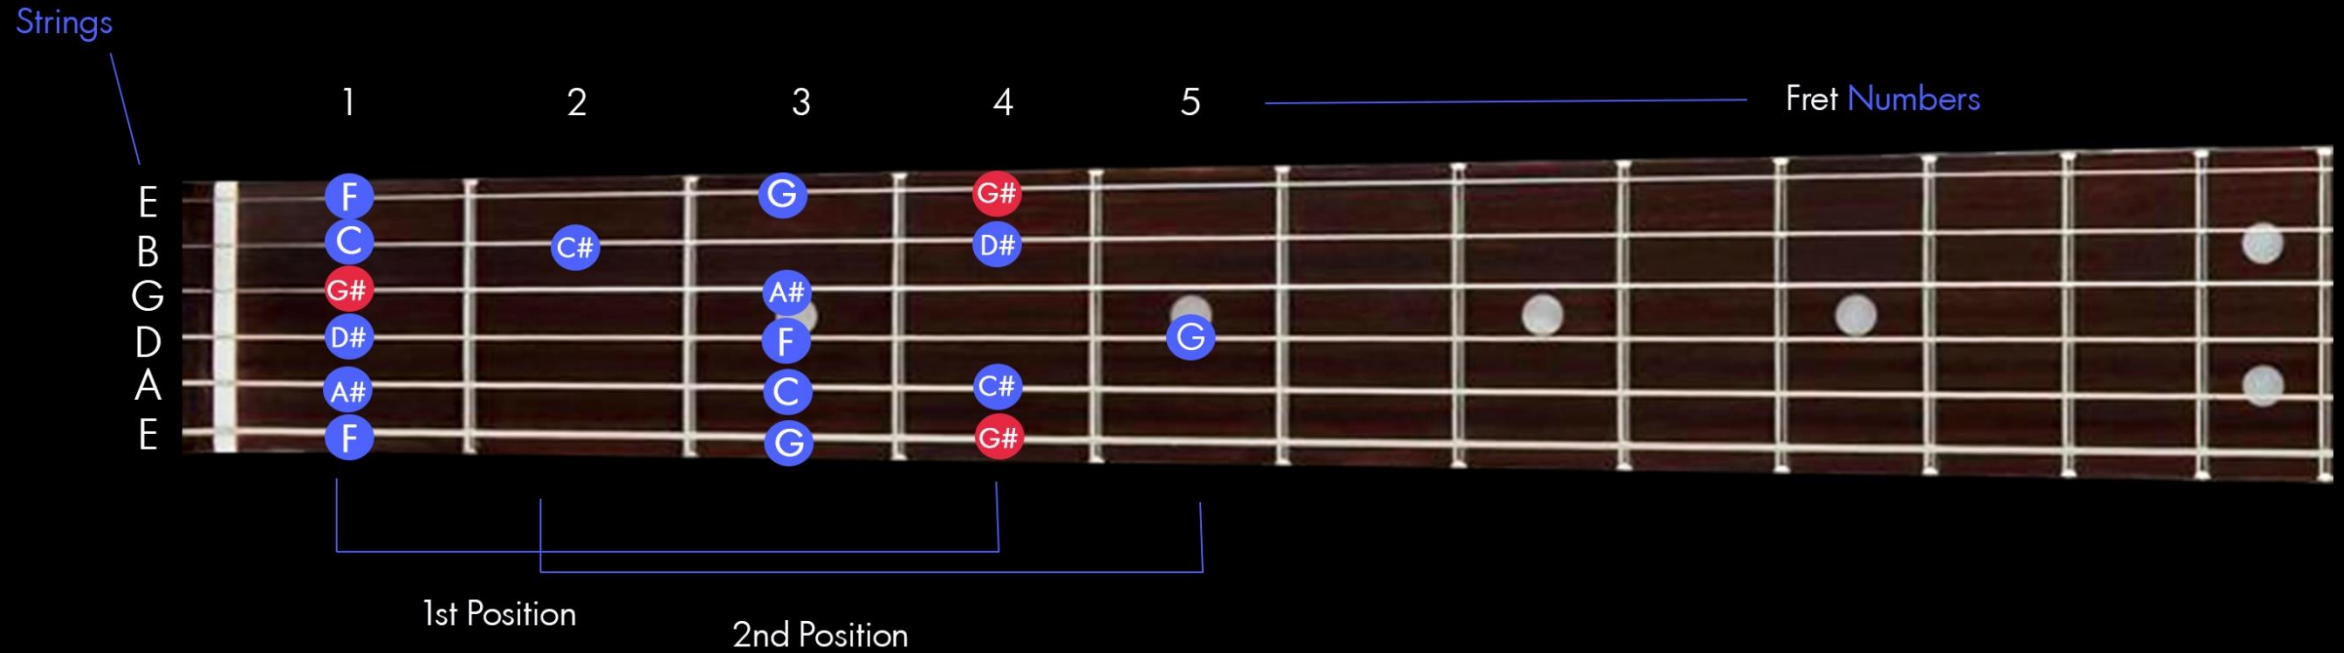

GuitaRealm's Lesson Notes

Major Scales

G# Major Scale

G# Major Scale in 1st Position from low E String

Players View - Identified with Notes

G# Major Scale in 1st & 2nd Position from low E String

Players View - Identified with Notes

G# Major Scale in 2nd & 3rd Position from low E String

Players View - Identified with Notes

Strings

1 2 3 4 5 6 7 Fret Numbers

Fret	String 1 (E)	String 2 (B)	String 3 (G)	String 4 (D)	String 5 (A)	String 6 (E)
1						
2		C#				
3	G	A#	F	C	G	
4	G#	D#	C#	G#		
5		C	G			
6	A#	F	G#	D#	A#	
7						

2nd Position

3rd Position

G# Major Scale in 3rd Position from low E String

Players View - Identified with Notes

Strings

1 2 3 4 5 6 7 Fret Numbers

Fret	String 1 (E)	String 2 (B)	String 3 (G)	String 4 (D)	String 5 (A)	String 6 (E)
3	G	A#	F	C	G	G
4	G#	D#	C#	C#	G#	G#
5		C	G			
6	A#	F	C#	G#	D#	A#

● ROOT NOTES : - root notes are the first & last notes in a scale and gives us part of the name of the scale; i.e. G# Major scale, the root note is "G#"

Be sure to check out [GuitaRealm's | Resources & Tools](#) in the members dashboard, for more [downloadable material](#)! There is so much to learn about the Guitar, and how to play it well. GuitaRealm's Members Dashboard will provide you access to a portal of information to help you reach your playing goals while learning so much more about this beautiful instrument! [Be sure to explore!](#)