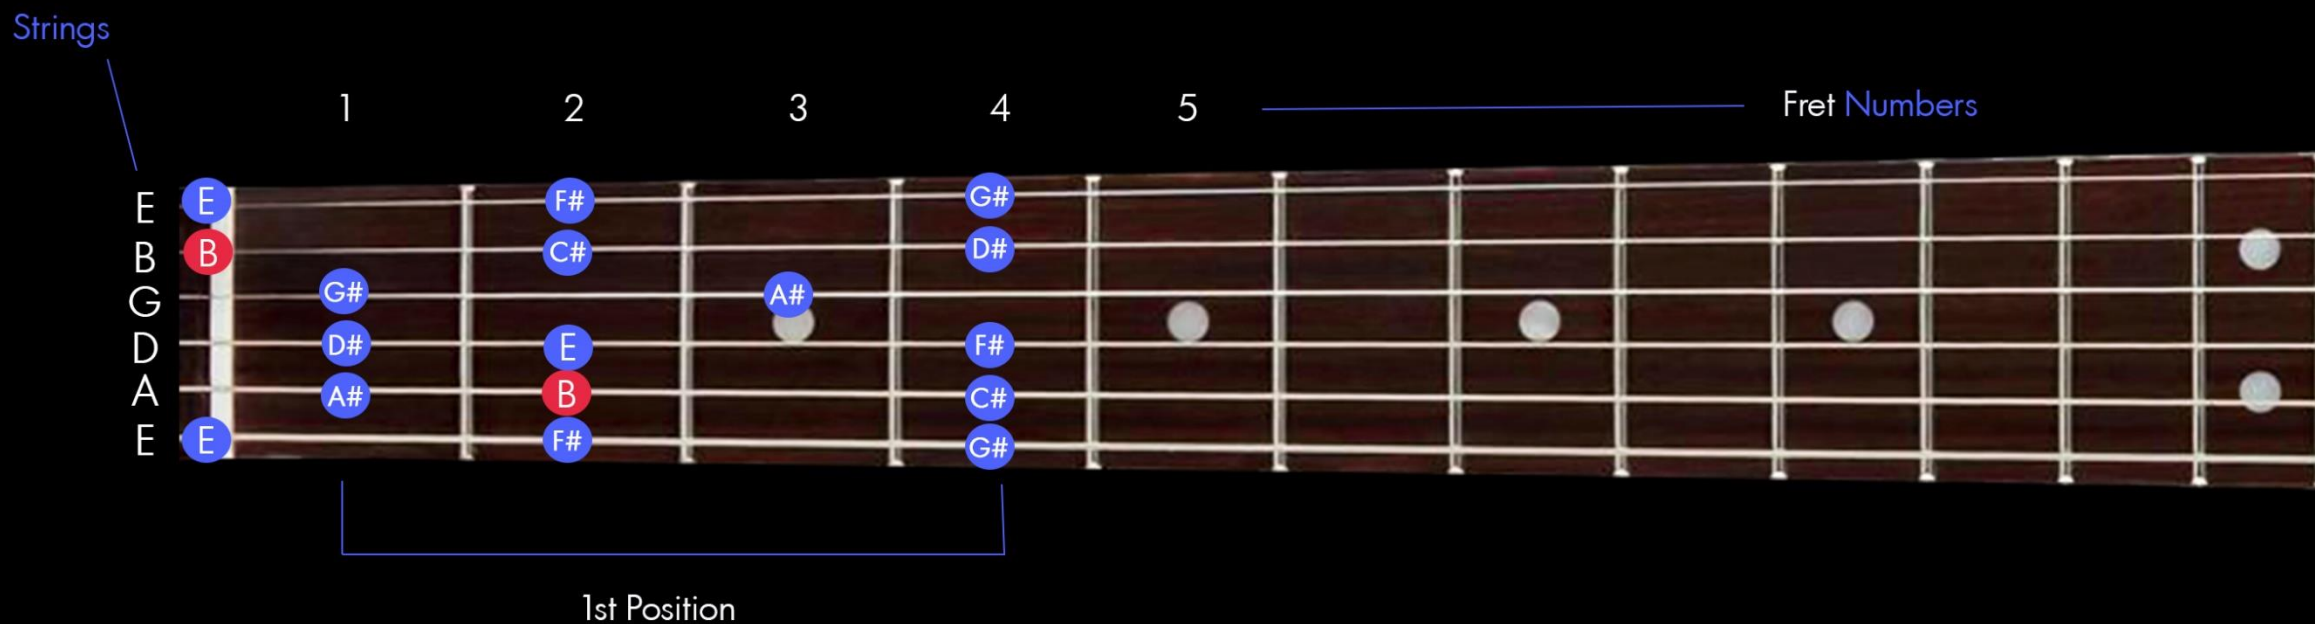

GuitaRealm's Lesson Notes

Major Scales

B Major Scale

B Major Scale in 1st Position from low E String

Players View - Identified with Notes

B Major Scale in 1st & 2nd Position from low E String

Players View - Identified with Notes

Strings

B Major Scale in 2nd & 3rd Position from low E String

Players View - Identified with Notes

Strings

1 2 3 4 5 6 Fret Numbers

Fret	String 6 (E)	String 5 (B)	String 4 (G)	String 3 (D)	String 2 (A)	String 1 (E)
1						
2	F#	C#	E	B	F#	
3		A#				
4	G#	D#	F#	C#	G#	
5		E				
6	A#		G#	D#	A#	

8th Position 9th Position

B Major Scale in 1st & 9th Position from low E String

Players View - Identified with Notes

Strings

Fret	String 1 (E)	String 2 (B)	String 3 (G)	String 4 (D)	String 5 (A)	String 6 (E)
1	E	B	G#	D#	A#	
2	F#	C#	E	B	F#	
3			A#			
4	G#	D#	B	F#	C#	
5		E				
6	A#	C#	G#	D#	A#	
7	B	F#		E	B	
8			D#	A#		
9	C#	G#	E	B	F#	
10						
11	D#	A#	F#	C#	G#	
12	E	B				

 ROOT NOTES : - root notes are the first & last notes in a scale and gives us part of the name of the scale; i.e. B Major scale, the root note is "B"

Be sure to check out [GuitaRealm's | Resources & Tools](#) in the members dashboard, for more [downloadable material](#)! There is so much to learn about the Guitar, and how to play it well. GuitaRealm's Members Dashboard will provide you access to a portal of information to help you reach your playing goals while learning so much more about this beautiful instrument! [Be sure to explore!](#)