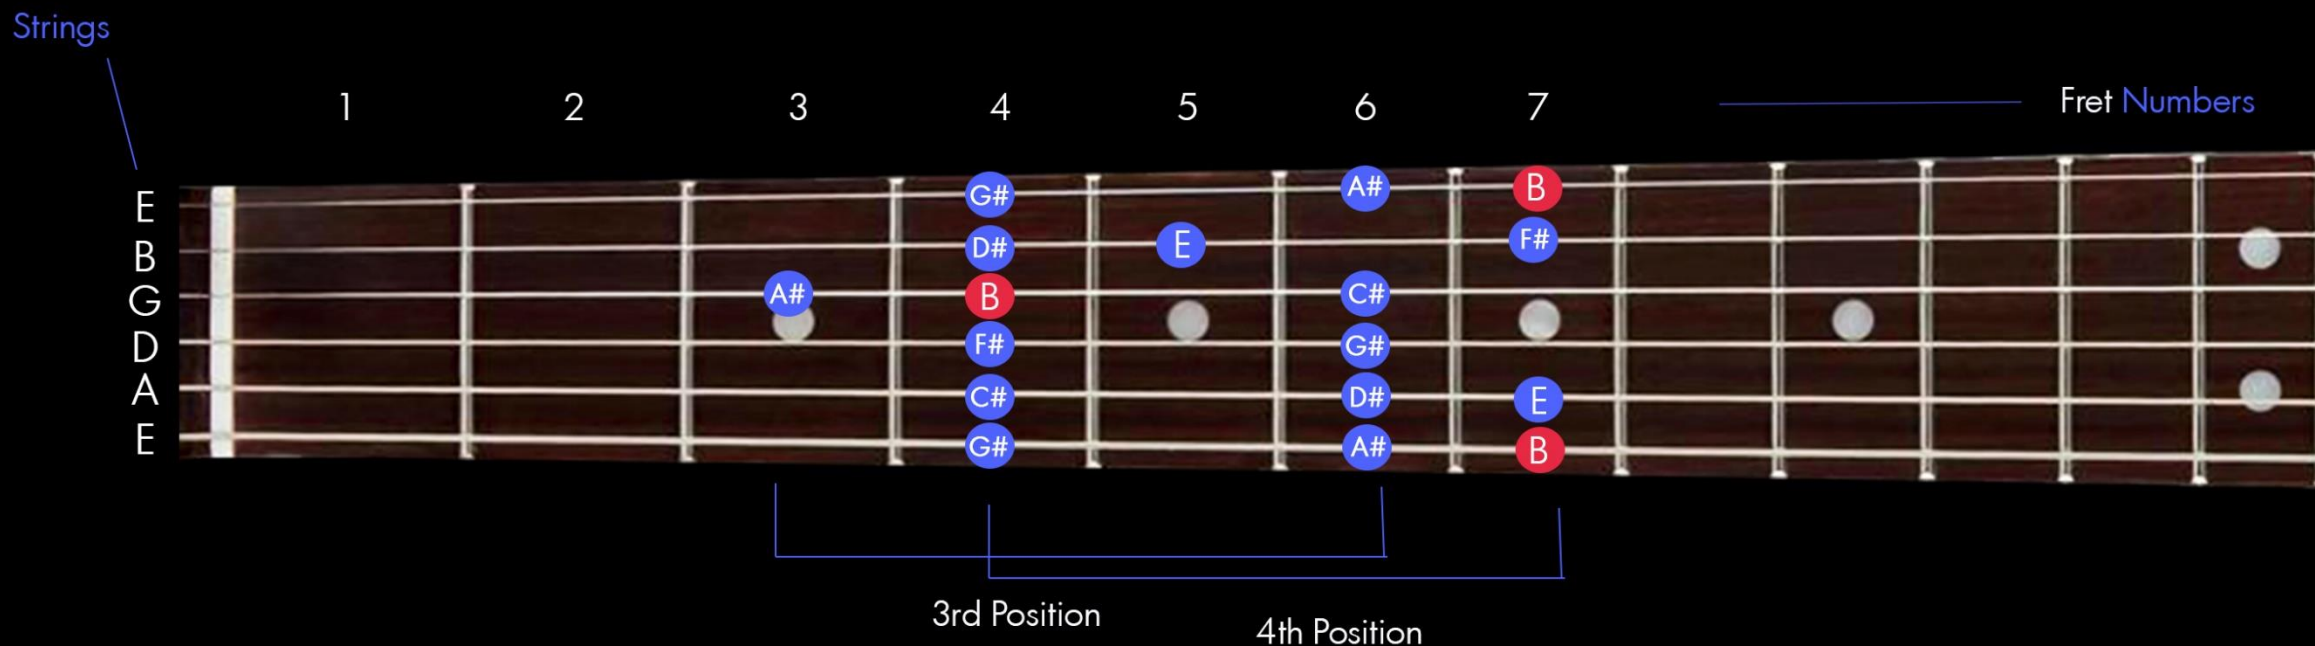

B Major Scale in 3rd & 4th Position from low E String

Players View - Identified with Notes