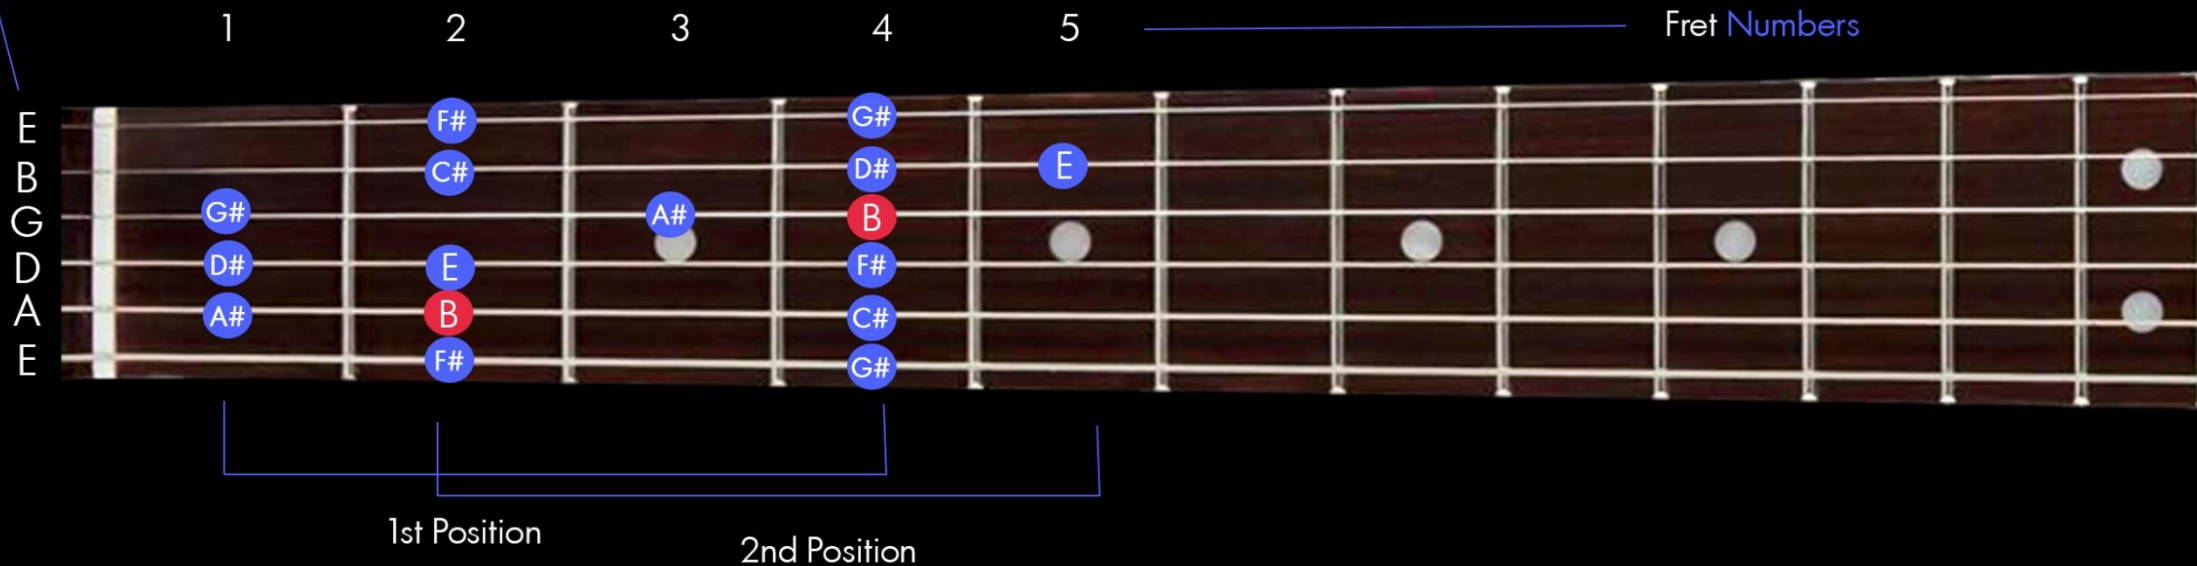

GuitaRealm's Lesson Notes

Major Scales

B Major Scale

B Major Scale in 1st Position from low E String

Players View - Identified with Notes

B Major Scale in 1st & 2nd Position from low E String

Players View - Identified with Notes

Strings

B Major Scale in 2nd & 3rd Position from low E String

Players View - Identified with Notes

Strings

1 2 3 4 5 6 Fret Numbers

Fret	String 6 (E)	String 5 (B)	String 4 (G)	String 3 (D)	String 2 (A)	String 1 (E)
1						
2	F#	C#	E	B	F#	
3		A#				
4	G#	D#	F#	C#	G#	
5		E				
6	A#		G#	D#	A#	

2nd Position

3rd Position

B Major Scale in 3rd & 4th Position from low E String

Players View - Identified with Notes

B Major Scale in 4th & 5th Position from low E String

Players View - Identified with Notes

 ROOT NOTES : - root notes are the first & last notes in a scale and gives us part of the name of the scale; i.e. B Major scale, the root note is "B"

Be sure to check out [GuitaRealm's | Resources & Tools](#) in the members dashboard, for more [downloadable material](#)! There is so much to learn about the Guitar, and how to play it well. GuitaRealm's Members Dashboard will provide you access to a portal of information to help you reach your playing goals while learning so much more about this beautiful instrument! [Be sure to explore!](#)