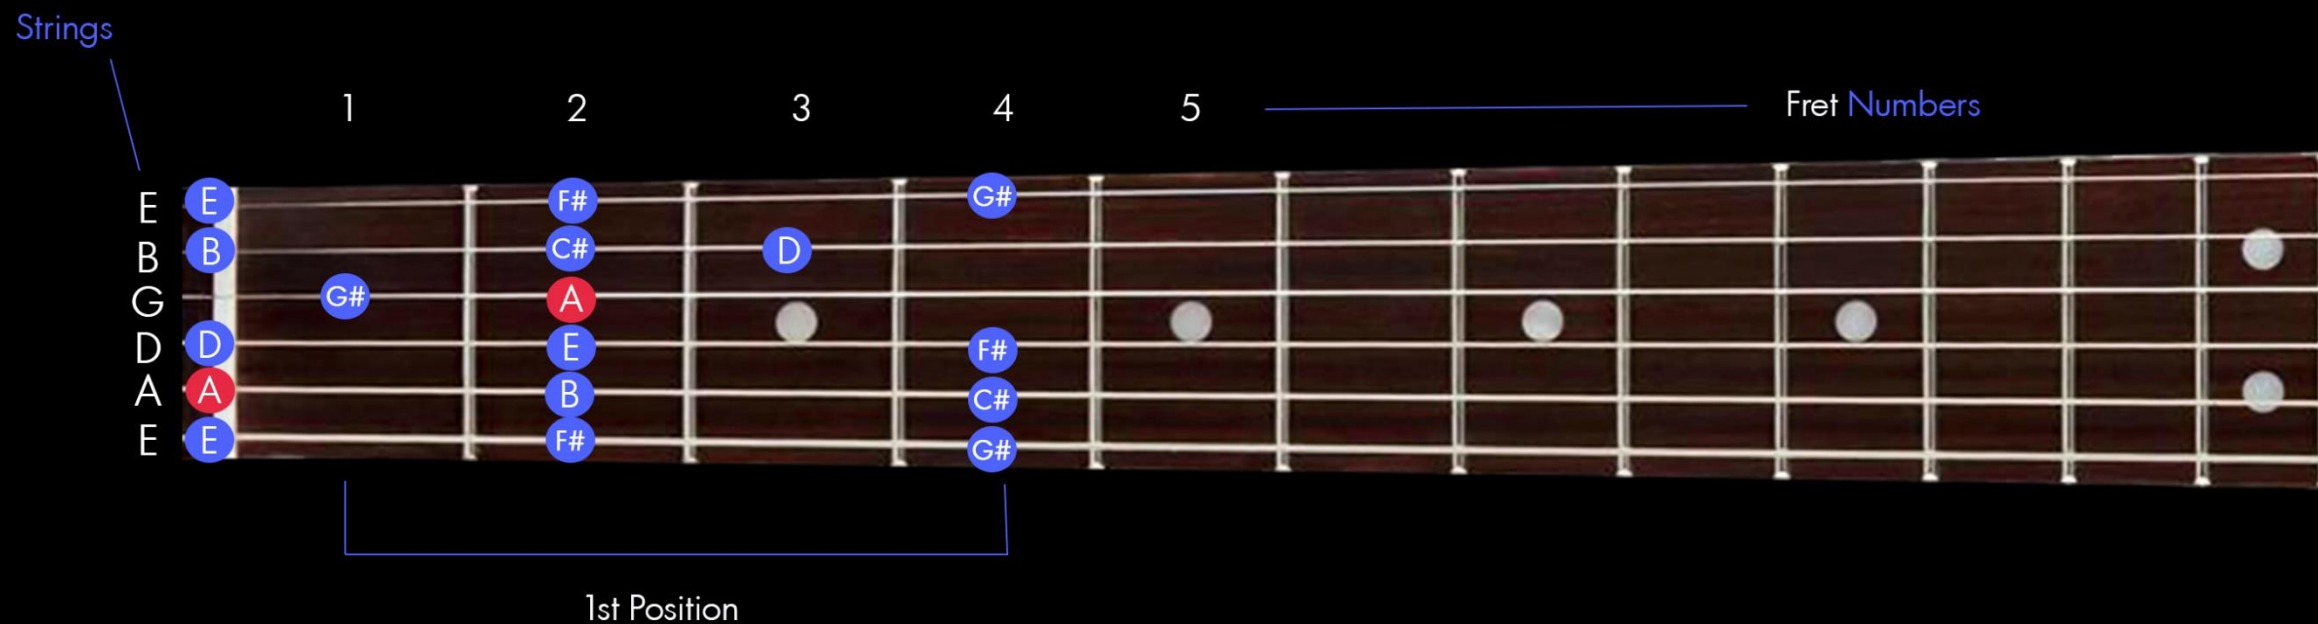

GuitaRealm's Lesson Notes

Major Scales

A Major Scale

A Major Scale in 1st Position from low E String

Players View - Identified with Notes

A Major Scale in 1st & 2nd Position from low E String

Players View - Identified with Notes

A Major Scale in 2nd & 3rd Position from low E String

Players View - Identified with Notes

Strings

1 2 3 4 5 6 Fret Numbers

Fret	String 6 (E)	String 5 (B)	String 4 (G)	String 3 (D)	String 2 (A)	String 1 (E)
1						
2	F#	C#	A	E	B	F#
3		D				
4	G#	B	F#	C#	G#	
5	A	E		D	A	
6			G#			

2nd Position

3rd Position

A Major Scale in 3rd & 4th Position from low E String

Players View - Identified with Notes

A Major Scale in 4th Position from low E String

Players View - Identified with Notes

Strings

ROOT NOTES : - root notes are the first & last notes in a scale and gives us part of the name of the scale; i.e. A Major scale, the root note is "A"

Be sure to check out [GuitaRealm's | Resources & Tools](#) in the members dashboard, for more [downloadable material](#)! There is so much to learn about the Guitar, and how to play it well. GuitaRealm's Members Dashboard will provide you access to a portal of information to help you reach your playing goals while learning so much more about this beautiful instrument! [Be sure to explore!](#)