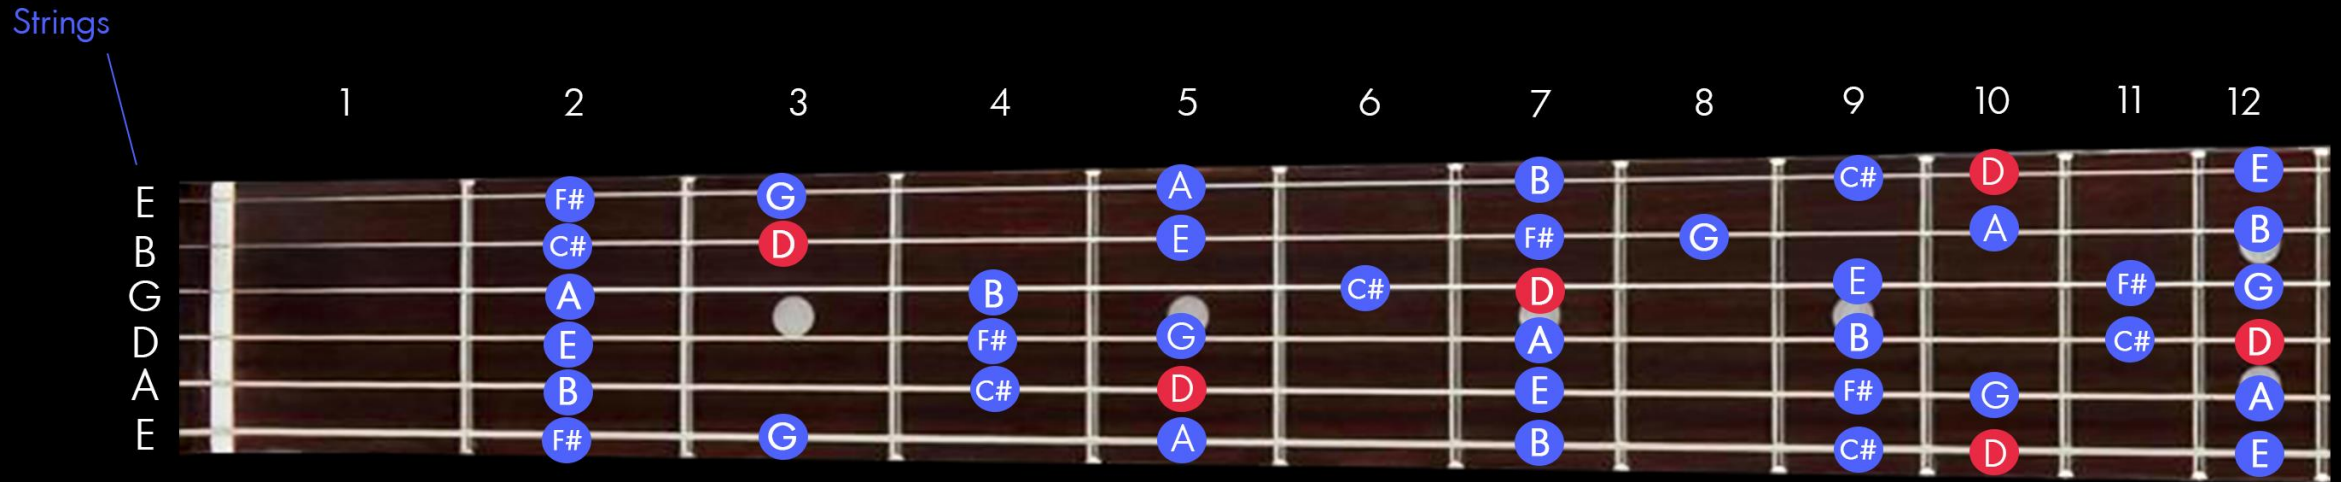

# D Major Scale in 8th Position from low E String

Players View - Identified with Notes

Strings

1 2 3 4 5 6 7 8 9 10 11 12

E  
B  
G  
D  
A  
E

Fret	String 6 (E)	String 5 (B)	String 4 (G)	String 3 (D)	String 2 (A)	String 1 (E)
1						
2						
3						
4						
5						
6						
7						
8			G			
9	C#	E	B	F#	C#	
10	D	A			G	D
11			F#	C#		
12	E	B	G	D	A	E

# D Major Scale from 2nd to 9th Position from low E String - up to 12th Fret

Players View - Identified with Notes

● ROOT NOTES : - root notes are the first & last notes in a scale and gives us part of the name of the scale; i.e. D Major scale, the root note is "D"