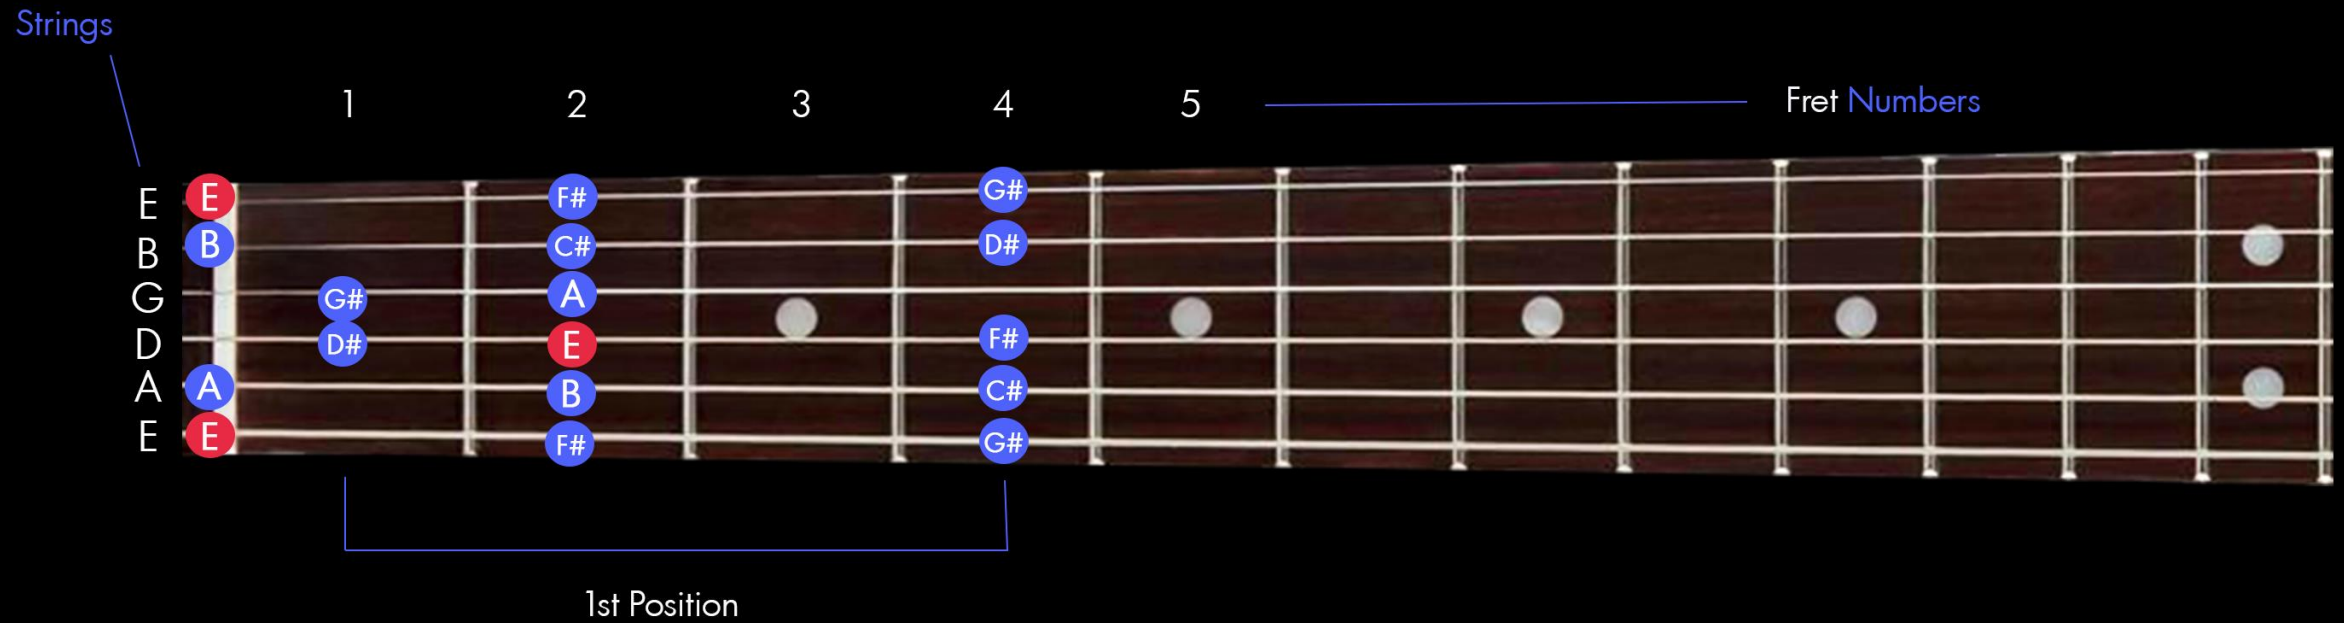

Guitar Realm's Lesson Notes

Major Scales

E Major Scale

E Major Scale in 1st Position from low E String

Players View - Identified with Notes

E Major Scale in 1st & 2nd Position from low E String

Players View - Identified with Notes

E Major Scale in 2nd & 3rd Position from low E String

Players View - Identified with Notes

E Major Scale in 4th Position from low E String

Players View - Identified with Notes

Strings

1 2 3 4 5 6 7 Fret Numbers

8th Position: frets 8-9

9th Position: frets 9-12

E Major Scale in 1st to 9th Position from low E String - up to 12th Fret

Players View - Identified with Notes

Strings

● ROOT NOTES : - root notes are the first & last notes in a scale and gives us part of the name of the scale; i.e. E Major scale, the root note is "E"