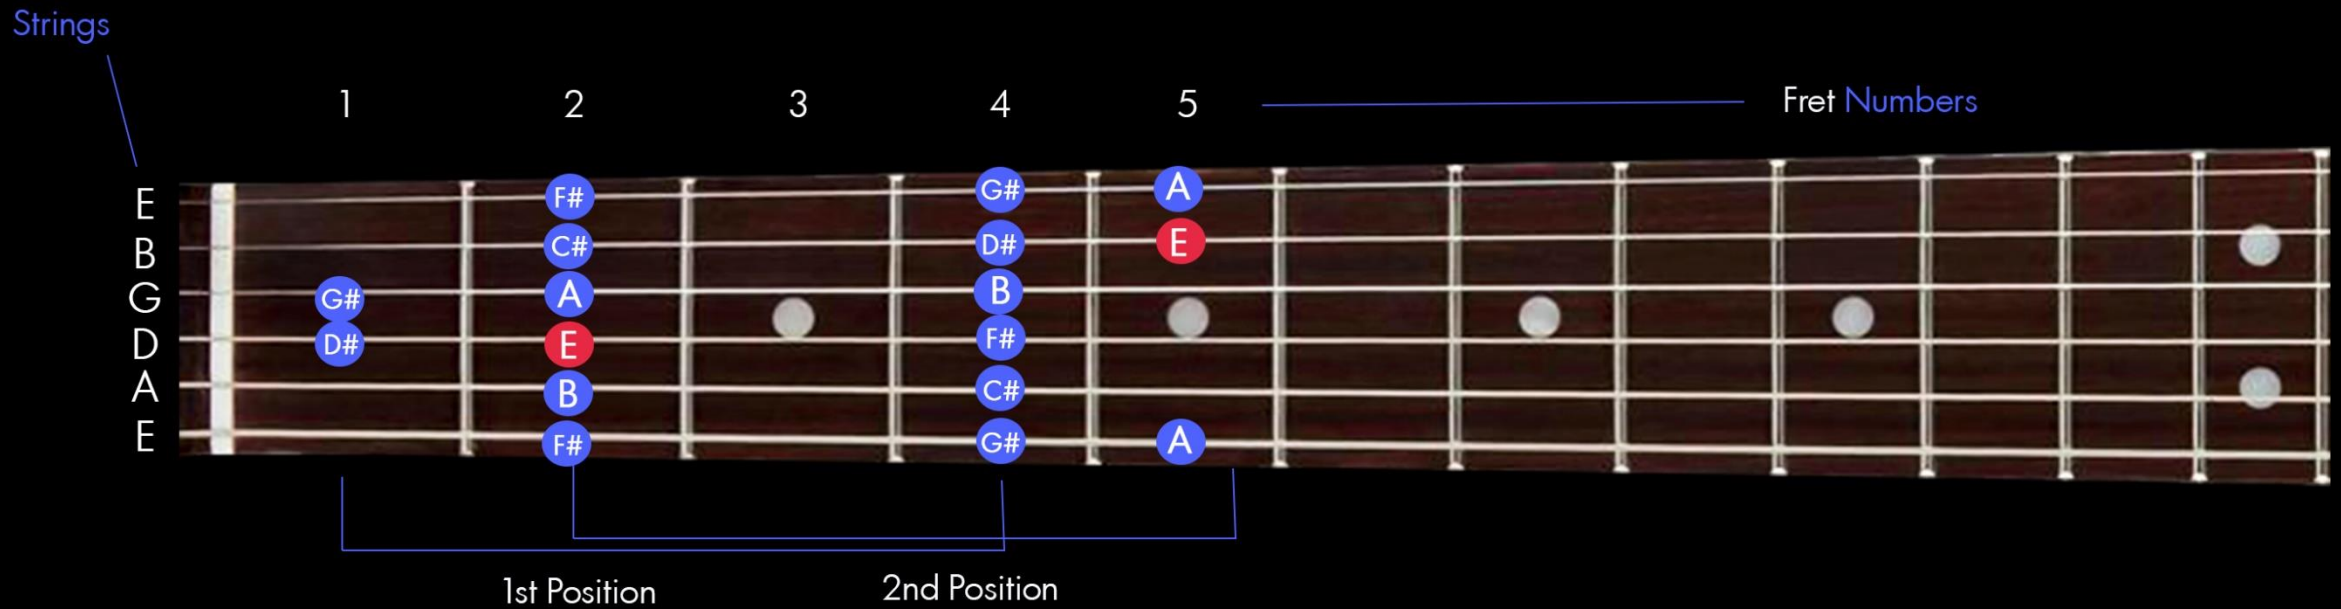

Guitar Realm's Lesson Notes

Major Scales

E Major Scale

E Major Scale in 1st Position from low E String

Players View - Identified with Notes

E Major Scale in 1st & 2nd Position from low E String

Players View - Identified with Notes

E Major Scale in 2nd & 3rd Position from low E String

Players View - Identified with Notes

E Major Scale in 4th Position from low E String

Players View - Identified with Notes

Strings

1 2 3 4 5 6 7 Fret Numbers

8th Position: frets 8-9

9th Position: frets 9-12

E Major Scale in 1st to 9th Position from low E String - up to 12th Fret

Players View - Identified with Notes

Strings

● ROOT NOTES : - root notes are the first & last notes in a scale and gives us part of the name of the scale; i.e. E Major scale, the root note is "E"