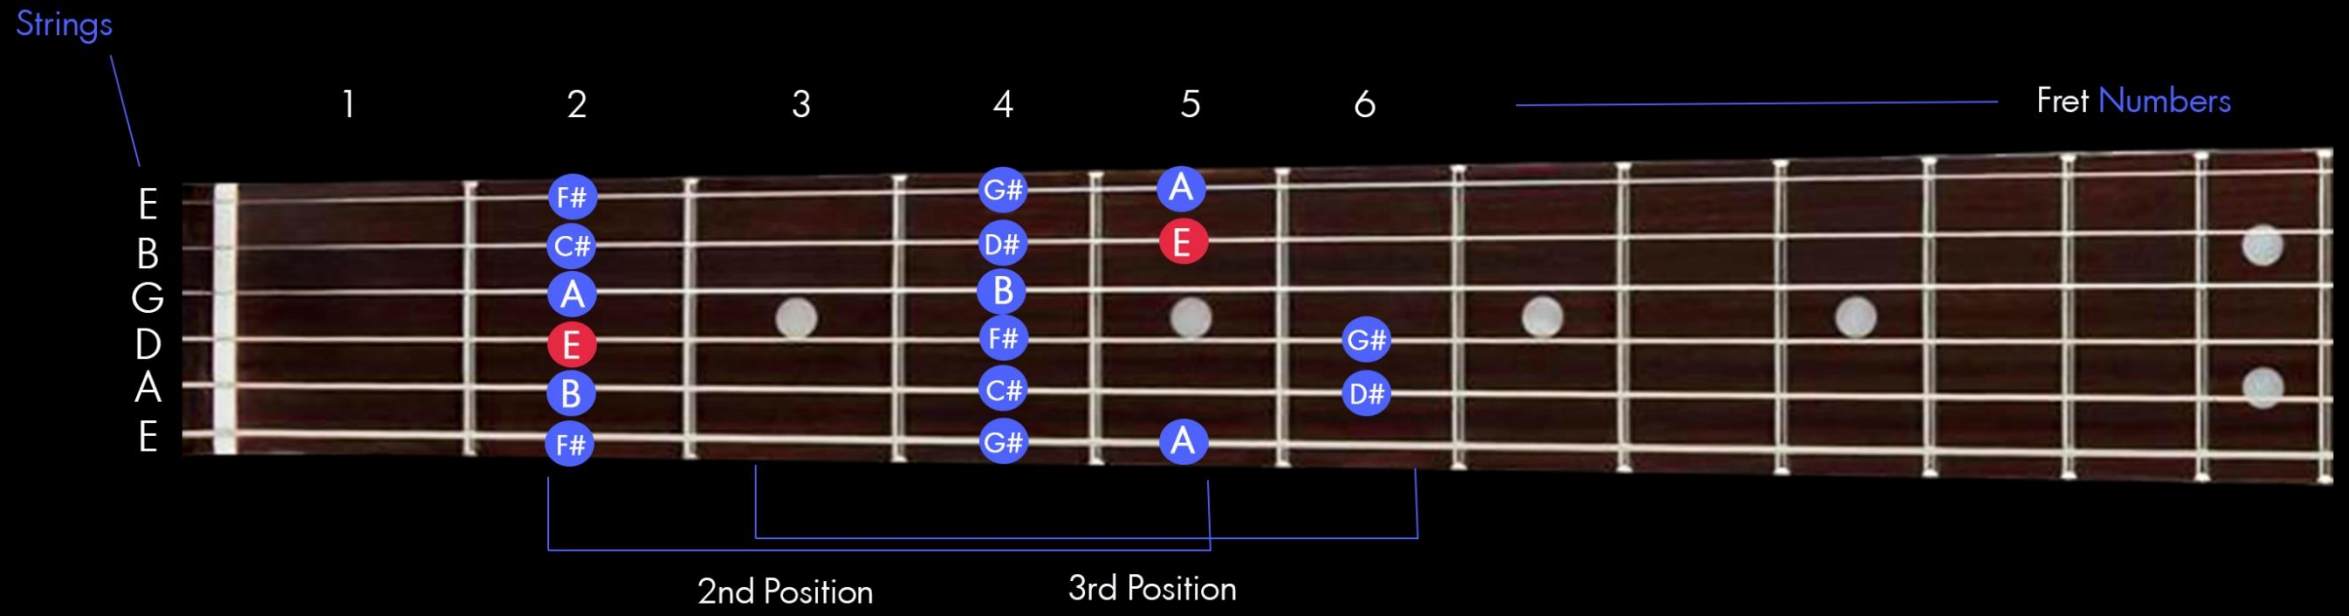

Guitar Realm's Lesson Notes

Major Scales

E Major Scale

E Major Scale in 1st Position from low E String

Players View - Identified with Notes

E Major Scale in 1st & 2nd Position from low E String

Players View - Identified with Notes

E Major Scale in 2nd & 3rd Position from low E String

Players View - Identified with Notes

E Major Scale in 4th Position from low E String

Players View - Identified with Notes

Strings

1 2 3 4 5 6 7 Fret Numbers

8th Position: frets 8-9

9th Position: frets 9-12

E Major Scale in 1st to 9th Position from low E String - up to 12th Fret

Players View - Identified with Notes

Strings

● ROOT NOTES : - root notes are the first & last notes in a scale and gives us part of the name of the scale; i.e. E Major scale, the root note is "E"